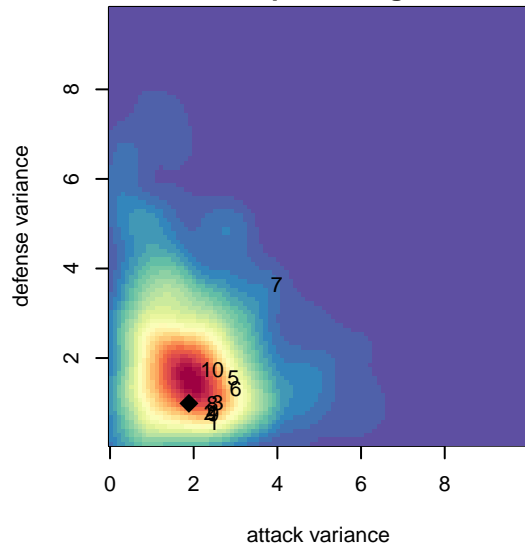

## Pacific FC Revolution B02

Pacific FC  
 Battle Ground, WA  
 B02 total strength=554  
 attack=0.64 defense=0.29  
 fall league = OPL 1st Div U12  
 spr league = Spr OPL Crater Lake Div U12

alt names used:  
 PFC 02 Revolution  
 PACIFIC FC 02 REVOLUTION (WA)  
 Pacific FC B02 Revolution  
 Pacific FC 02 Revolution  
 Pacific FC B02 Revolution  
 Pacific FC B02 Revolution

Venues played:  
 2014 United Cup U12  
 2014 Beaverton Cup BU12 Silver  
 2014 Bend Premier Cup U12B SILVER U12  
 2014 Mt Hood Challenge U12  
 2014 OPL First Division U12  
 2014 Spr OPL Crater Lake Division U12

**attack and defense variance (black dot)  
relative to other teams  
and top 10 in region**

**attack and defense rating  
relative to others at age  
and all opponents in last 13 months**

**Performance relative to 13 month average**