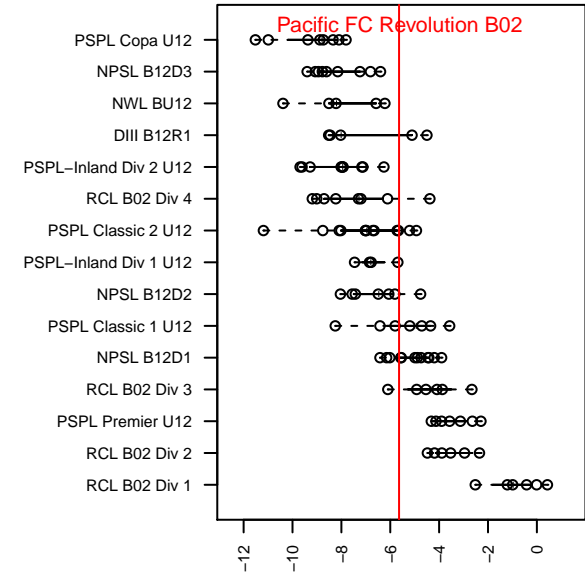

## Pacific FC Revolution B02

Pacific FC  
 Battle Ground, WA  
 B02 total strength=554  
 attack=0.64 defense=0.29  
 fall league = OPL 1st Div U12  
 spr league = Spr OPL Crater Lake Div U12

alt names used:  
 PFC 02 Revolution  
 PACIFIC FC 02 REVOLUTION (WA)  
 Pacific FC B02 Revolution  
 Pacific FC 02 Revolution  
 Pacific FC B02 Revolution  
 Pacific FC B02 Revolution

Venues played:  
 2014 United Cup U12  
 2014 Beaverton Cup BU12 Silver  
 2014 Bend Premier Cup U12B SILVER U12  
 2014 Mt Hood Challenge U12  
 2014 OPL First Division U12  
 2014 Spr OPL Crater Lake Division U12

**attack and defense variance (black dot)  
relative to other teams  
and top 10 in region**

**attack and defense rating  
relative to others at age  
and all opponents in last 13 months**

**Performance relative to 13 month average**