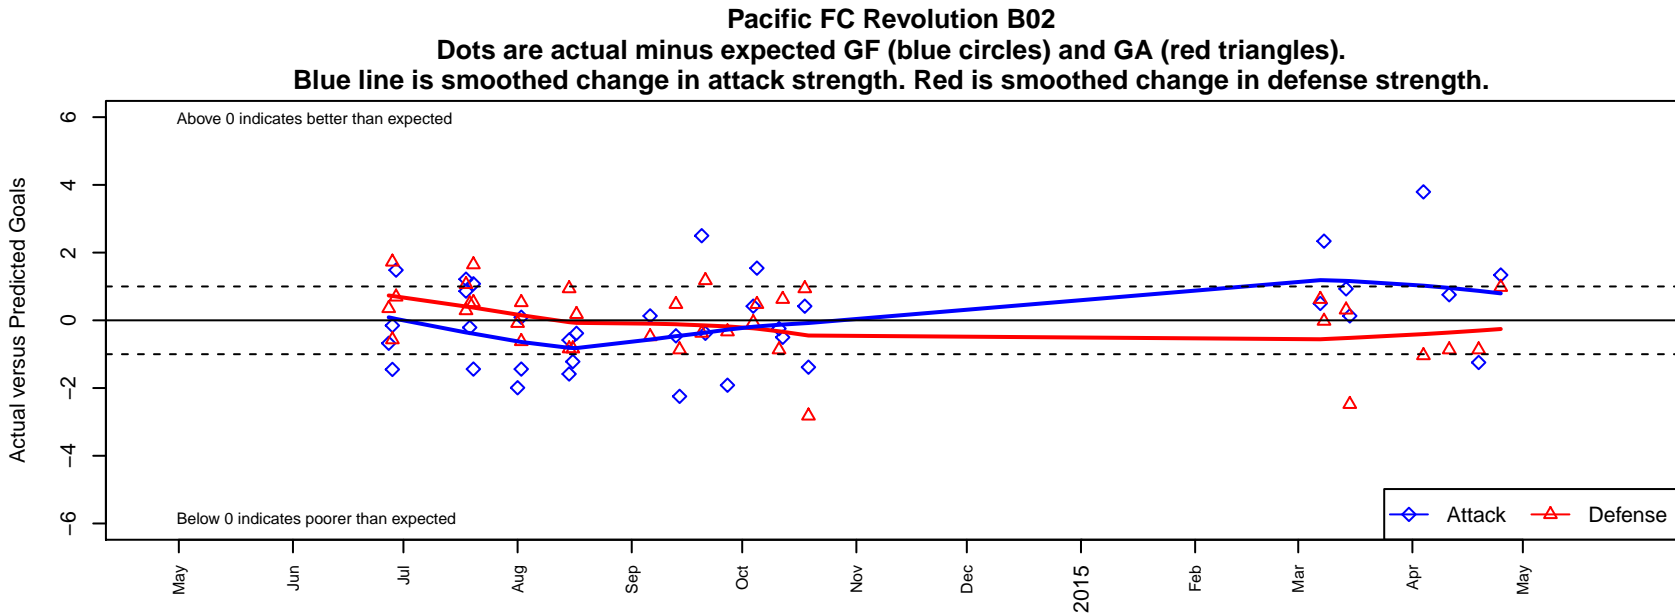

## Pacific FC Revolution B02

Pacific FC  
 Battle Ground, WA  
 B02 total strength=554  
 attack=0.64 defense=0.29  
 fall league = OPL 1st Div U12  
 spr league = Spr OPL Crater Lake Div U12

alt names used:  
 PFC 02 Revolution  
 PACIFIC FC 02 REVOLUTION (WA)  
 Pacific FC B02 Revolution  
 Pacific FC 02 Revolution  
 Pacific FC B02 Revolution  
 Pacific FC B02 Revolution

**attack and defense variance (black dot)  
relative to other teams  
and top 10 in region**

**attack and defense rating  
relative to others at age  
and all opponents in last 13 months**

**Performance relative to 13 month average**